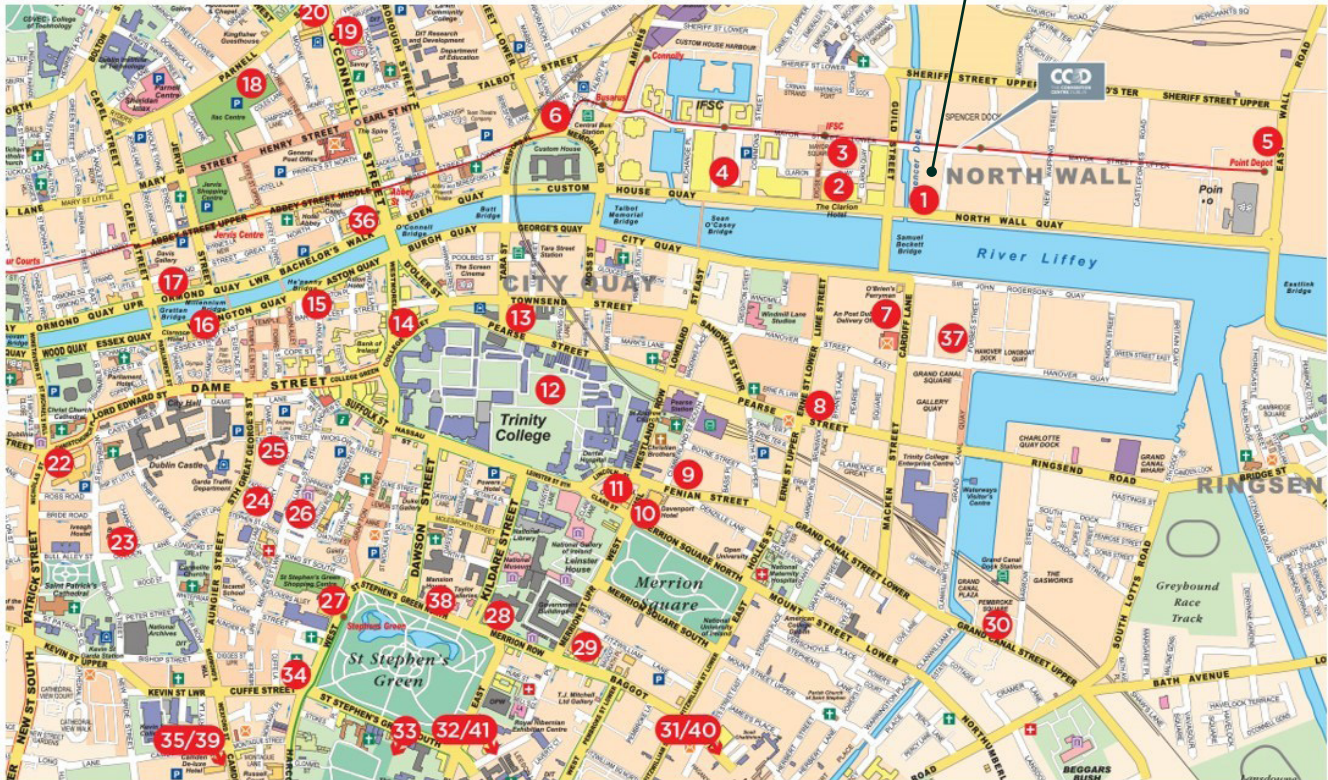

Dublin Area Hotels

Map and key provided by The Convention Centre Dublin

» 28th International
**NURSING RESEARCH
 CONGRESS**
 The Convention Centre Dublin

KEY OF HOTELS

The Convention Centre Dublin	1	Jury's Inn 3* – Christchurch, Dublin 8	22
The Spencer Hotel 4* – Excise Walk, IFSC, Dublin 1	2	Radisson SAS Royal Hotel 4* – Golden Lane, Dublin 2	23
National College of Ireland – Campus Accommodation, Dublin 1	3	Brooks Hotel 4* – Drury Street, Dublin 2	24
Hilton Garden Inn Dublin – Custom House Quay, Dublin 1	4	Central Hotel 3* – Exchequer Street, Dublin 2	25
The Gibson Hotel 4* – Point Village, Dublin 1	5	Westbury Hotel 5* – Grafton Street, Dublin 2	26
Hotel Isaacs 3* – Store Street, Dublin 1	6	Fitzwilliam Hotel 5* – St. Stephen's Green, Dublin 2	27
The Clayton Hotel 4* – Cardiff Lane, Dublin 2	7	Shelbourne Hotel 5* – St. Stephen's Green, Dublin 2	28
The Pearse Hotel 3* – Pearse Street, Dublin 2	8	Merrion Hotel 5* – Upper Merrion Street, Dublin 2	29
O'Callaghan Alexander Hotel 4* – Fenian Street, Dublin 2	9	Grand Canal Hotel 3* – Grand Canal Street, Dublin 4	30
O'Callaghan Davenport Hotel 4* – Merrion Street Lower, Dublin 2	10	The Four Seasons Hotel 5* – Ballsbridge, Dublin 4	31
O'Callaghan Mont Clare Hotel 3* – Merrion Street Lower, Dublin 2	11	DoubleTree by Hilton Hotel Dublin – Burlington Road 4* – Upper Leeson Street, Dublin 4	32
Trinity College Dublin – Campus Accommodation, Dublin 2	12	Conrad Hotel 5* – Earlsfort Terrace, Dublin 2	33
Trinity Capital Hotel 4* – Pearse Street, Dublin 2	13	O'Callaghan Stephen's Green Hotel 4* – Dublin 2	34
The Westin 5* – Westmoreland Street, Dublin 2	14	Camden Court Hotel 3* – Camden Street, Dublin 2	35
Morgan Hotel 4* – Fleet Street, Dublin 2	15	Arlington Hotel 3* – Bachelor's Walk, Dublin 1	36
Clarence Hotel 5* – Wellington Quay, Dublin 2	16	The Marker Hotel 5* – Grand Canal Square, Docklands, Dublin 2	37
The Morrison, a DoubleTree by Hilton Hotel 4* – Lower Ormondo Quay, Dublin 1	17	The Cliff Townhouse 4* – St. Stephen's Green, Dublin 2	38
Jury's Inn 3* – Parnell Street, Dublin 1	18	Harcourt Hotel 3* – Harcourt Street, Dublin 2	39
The Gresham 4* – Upper O'Connell Street, Dublin 1	19	Dylan Hotel 5* – Eastmoreland Place, Dublin 4	40
Cassidy's Hotel 3* – Cavendish Row Upper, O'Connell Street, D1	20	Mespil Hotel 3* – Mespil Road, Dublin 4	41